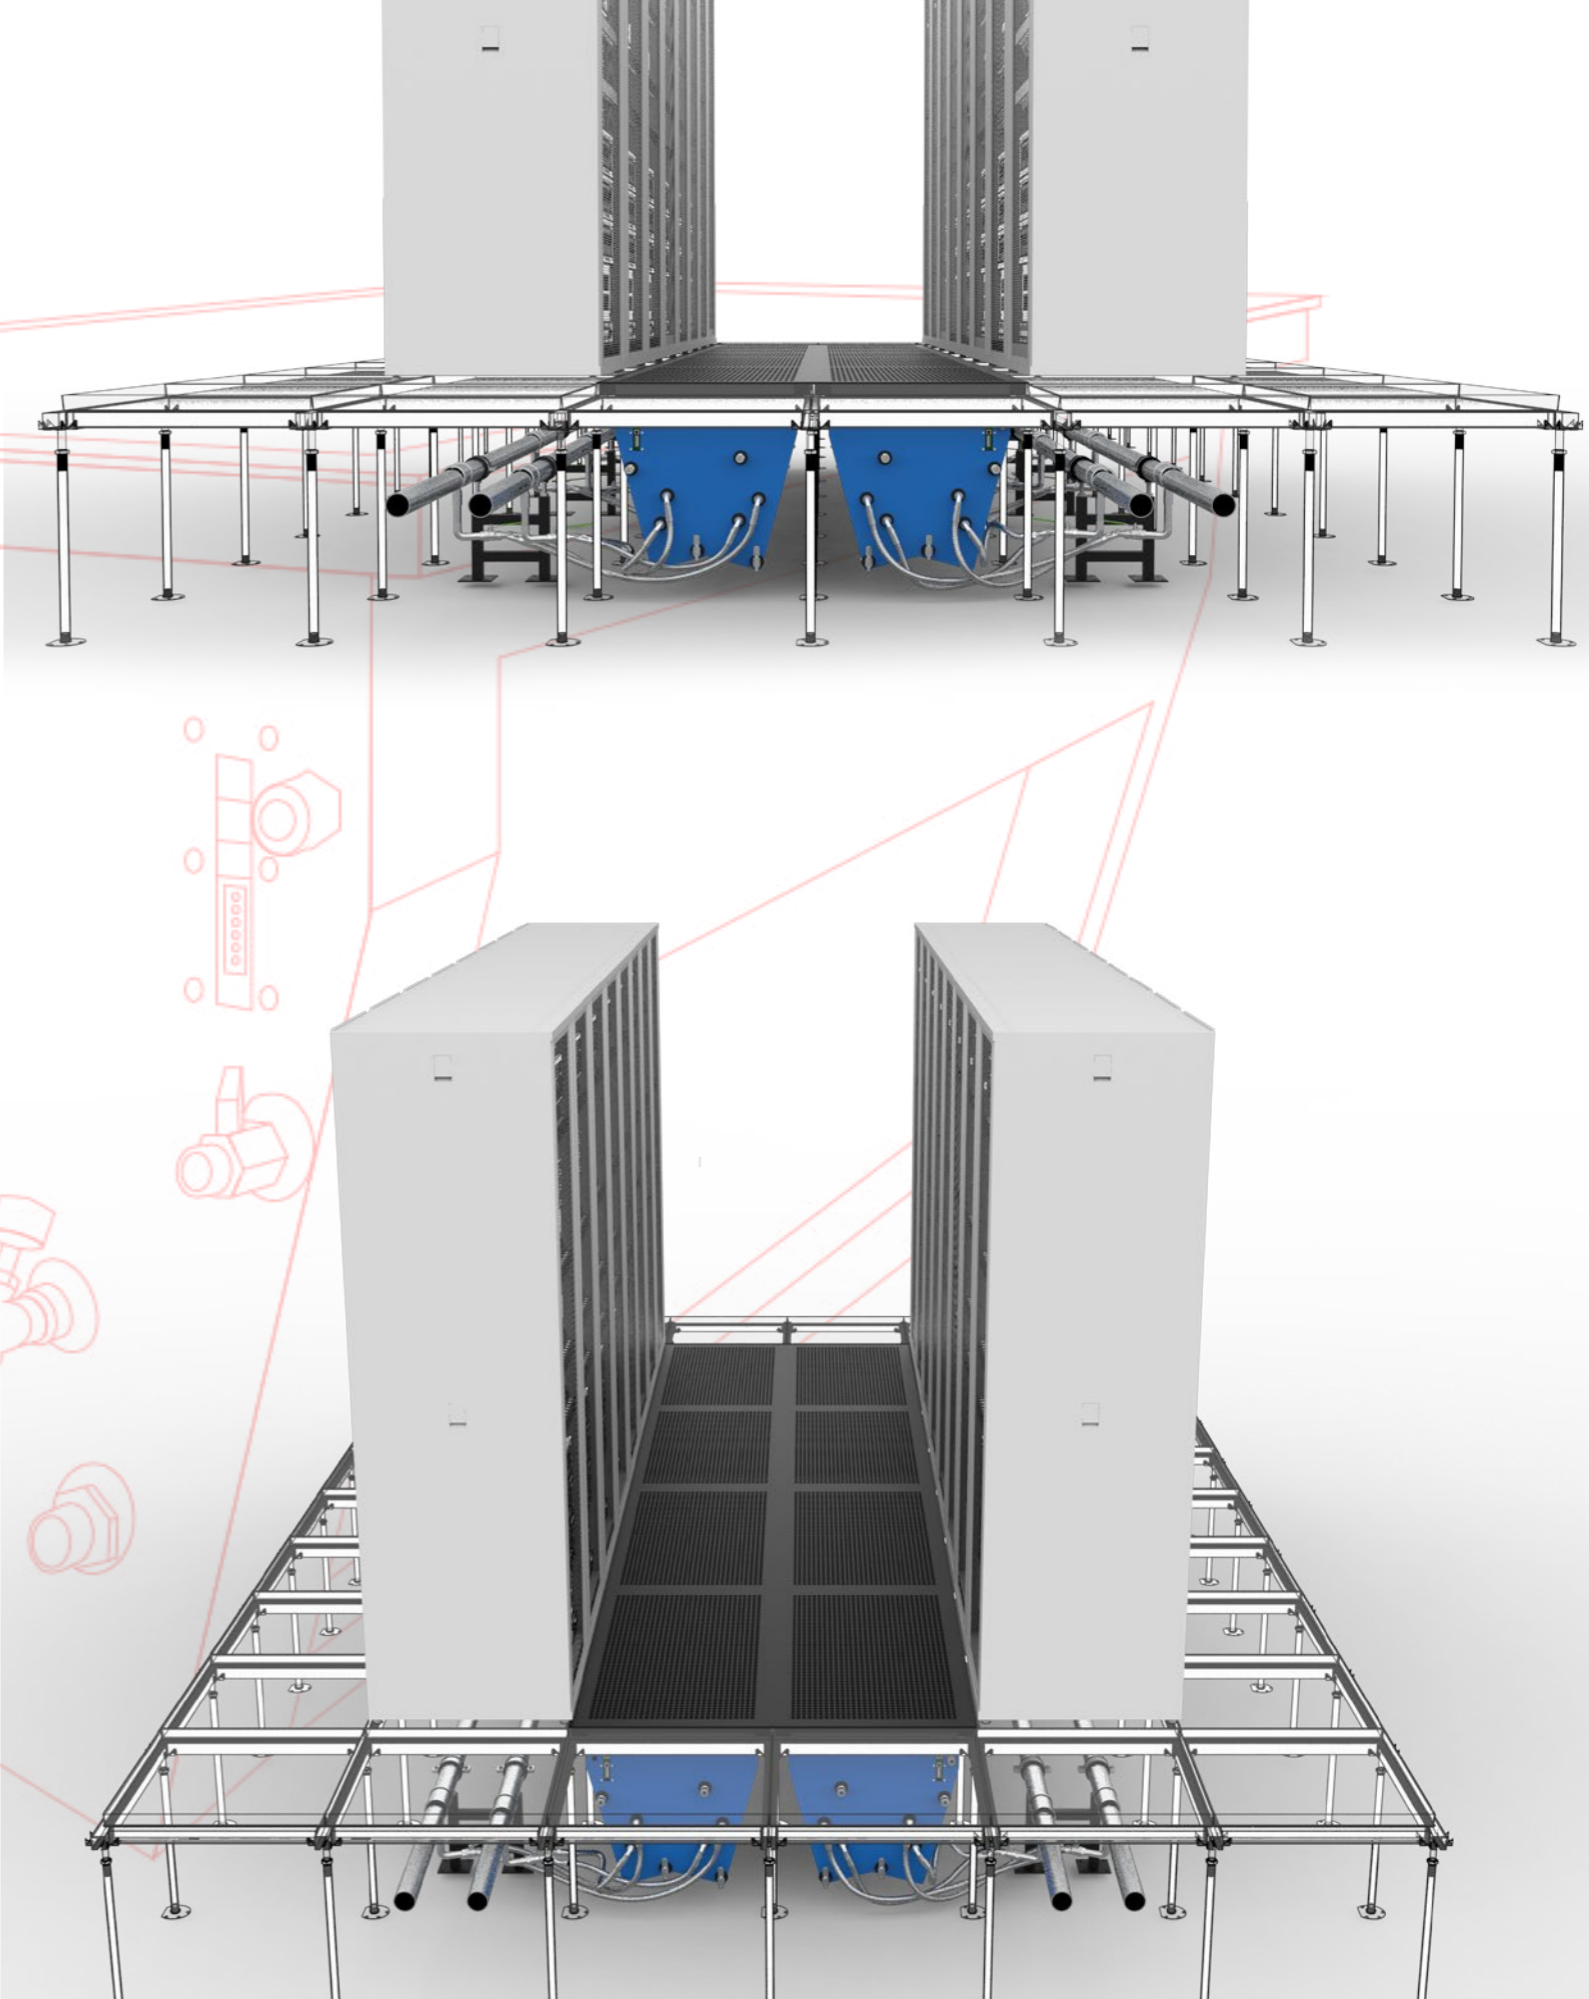

- A1 600 mm
- A2 1200 mm
- A3 510 mm
- A4 600 mm
- A5 530 mm
- A6 20 mm
- A7 50 mm
- A8 500 mm
- A9 1100 mm
- A10 50 mm