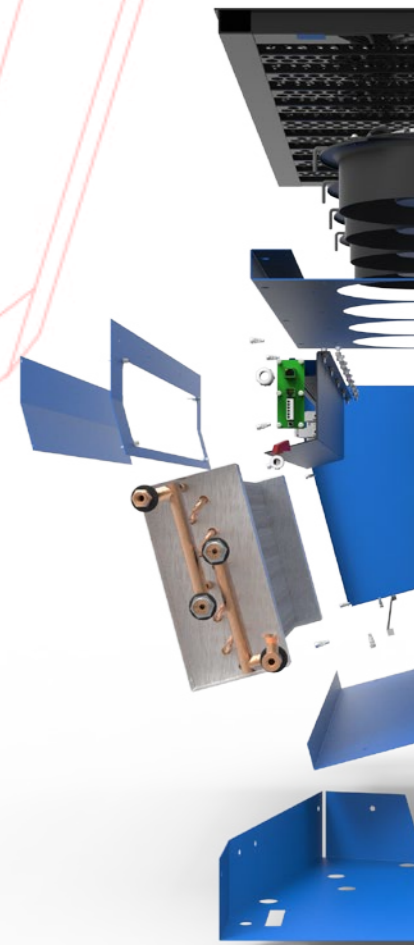

Performance

Cooling capacity	40kW
Voltage	230 V
Power consumption	720 W
Spread water	12°C / 18°C
Water volume	5,5 m³/h
Supply temperature	21° - 30°C
Water connector	1/2"
Max Pressure	16 bar
Pressure loss	1 bar max
Cooling media	Mezcla de agua o glicol