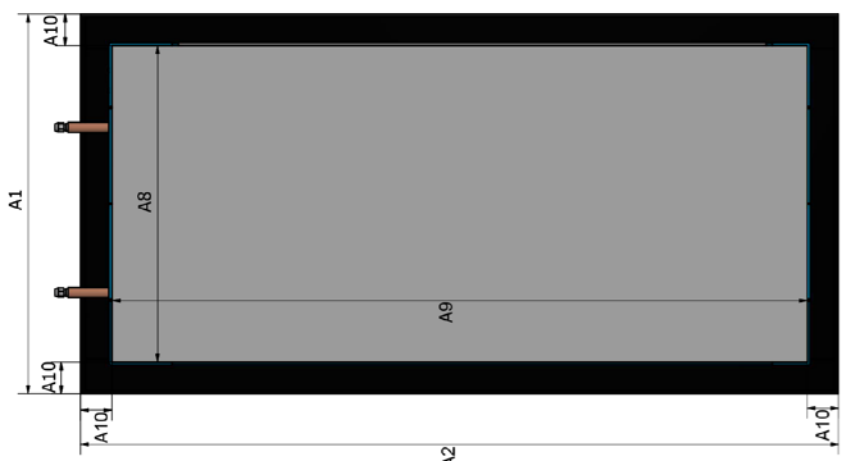

- Network port RJ45
- power supply
- Display port PGD1
- 2 clamps:
  Alarm for BMS
- 2 clamps:
  fire cut out
- 2 clamps:
  temperature sensor
  PT1000
- Alarm reset button

- A1 600 mm
- A2 1200 mm
- A3 510 mm
- A4 600 mm
- A5 530 mm
- A6 20 mm
- A7 50 mm
- A8 500 mm
- A9 1100 mm
- A10 50 mm