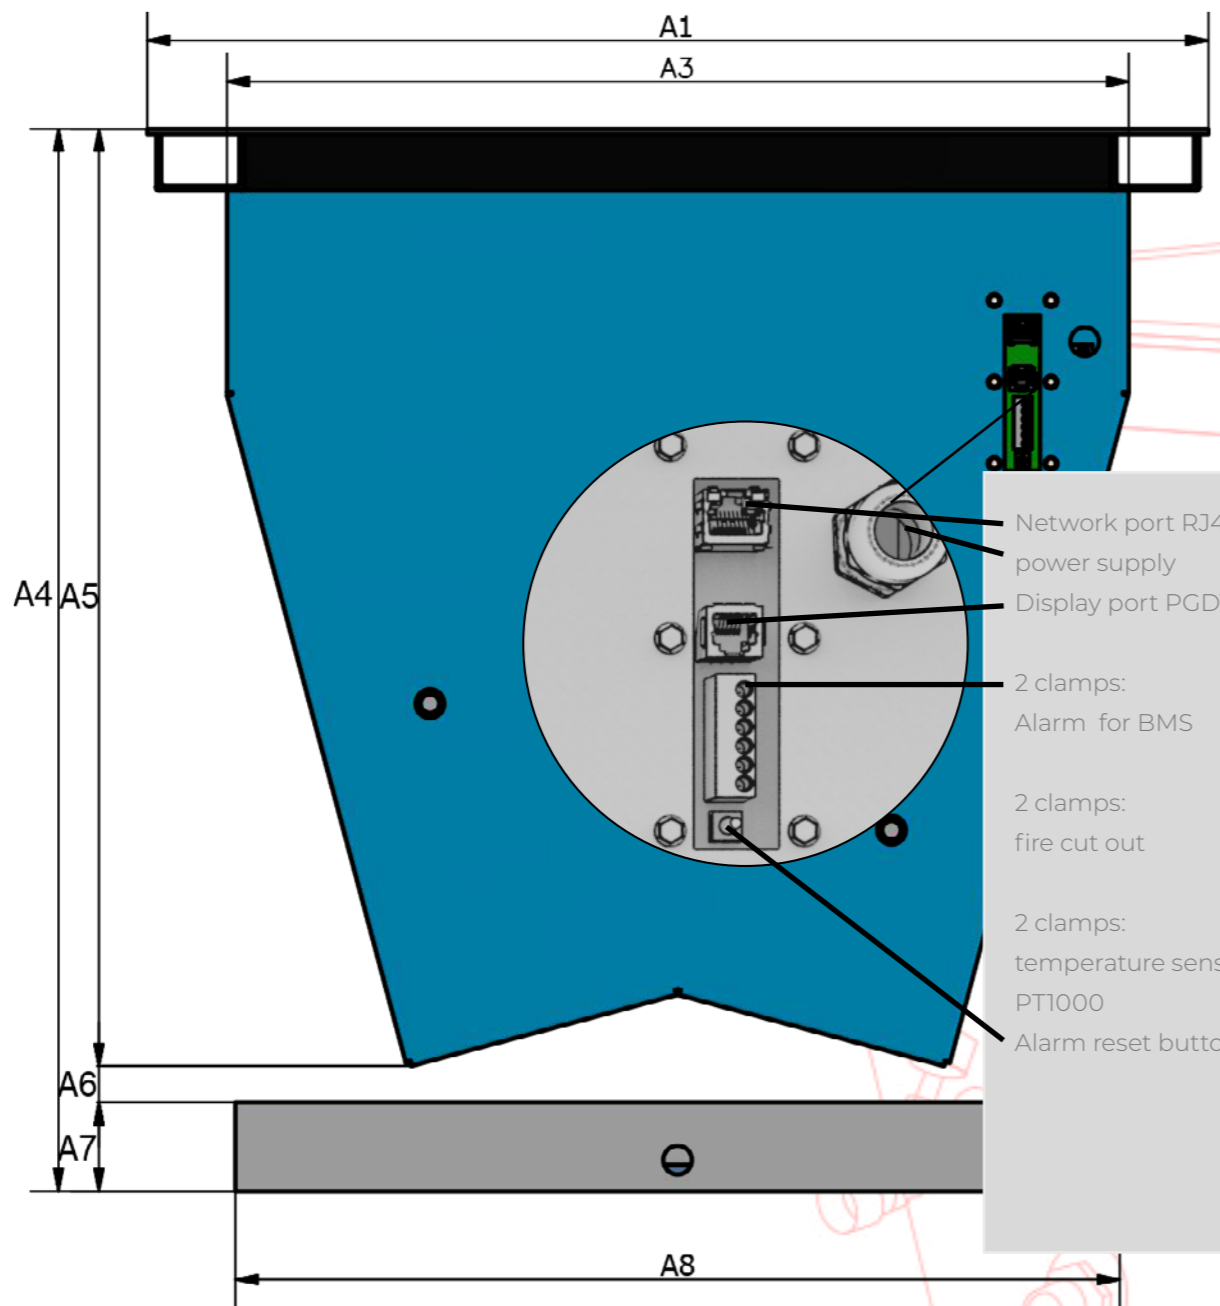

HydrLogic panel

WATERCHILLED
RAISED FLOOR PANEL

HydroLogic panel

Consisting of two heat exchangers and four EC-fans with a free cross section of 44%, the panels can be placed in the hot or cold aisle, pulling or pushing the air.

The regulation of the plate is done individually using the built-in control.

The Hydrologic Panel can be equipped with the same coverings as the rest of the raised floor.

TECHNICAL DATA

Panel

Admeasurement	600 x 1200 mm
Thickness	535 mm, without cover
Topside	PVC, HPL, rubber
Bottomside	EC-fan
Weight	80 kg
Material	Powder-coated steel
Building material class	A1
Free air outlet	44%
Resistance to ground	< 10 ⁸ Ohm (Depends on coverings)

Load bearing capacity

Point load	3 kN
Ultimate load	> 6 kN
Heights	600 - 2000 mm

Performance

Cooling capacity	40kW
Voltage	230 V
Power consumption	720 W
Spread water	12°C / 18°C
Water volume	5,5 m ³ /h
Supply temperature	21° - 30°C
Water connector	1/2"
Max Pressure	16 bar
Pressure loss	1 bar max
Cooling media	Mezcla de agua o glicol

- Network port RJ45
- power supply
- Display port PGD1
- 2 clamps:
Alarm for BMS
- 2 clamps:
fire cut out
- 2 clamps:
temperature sensor
PT1000
- Alarm reset button

- A1 600 mm
- A2 1200 mm
- A3 510 mm
- A4 600 mm
- A5 530 mm
- A6 20 mm
- A7 50 mm
- A8 500 mm
- A9 1100 mm
- A10 50 mm