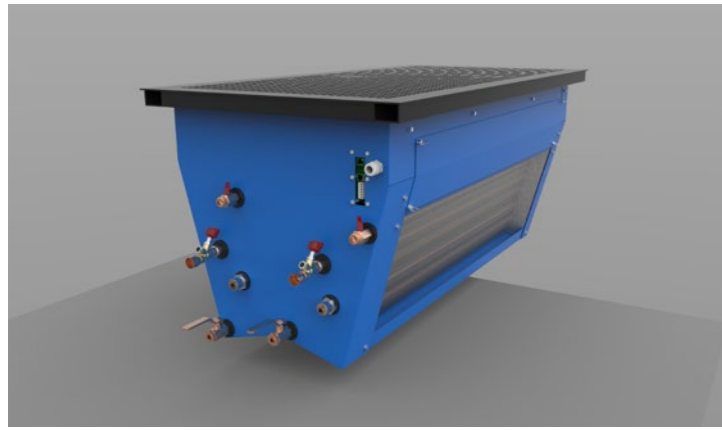

HydrLogic panel

WATERCHILLED
RAISED FLOOR PANEL

HydroLogic panel

Consisting of two heat exchangers and four EC-fans with a free cross section of 44%, the panels can be placed in the hot or cold aisle, pulling or pushing the air.

Certified according to DIN EN 12825 for load capacities of 3 - 5 kN.

To avoid static charges the raised floor panels are coated with conductive powder.

Existing floors can quickly, easily and flexibly be changed.

Depending on the spread of the flow temperature on water and air side, benefits up to 50 kW are possible. The panel is also available as direct evaporator version.

The fans react automatically on temperature changes in server cabinets and lower or raise the volume of air in dependence of preset temperature values.

The regulation of the plate is done individually using the built-in control.

The Hydrologic Panel can be equipped with the same coverings as the rest of the raised floor.

TECHNICAL DATA

Panel

Admeasurement	600 x 1200 mm
Thickness	535 mm, without cover
Topside	PVC, HPL, rubber
Bottomside	EC-fan
Weight	80 kg
Material	Powder-coated steel
Building material class	A1
Free air outlet	44%
Resistance to ground	< 10 ⁸ Ohm (Depends on coverings)