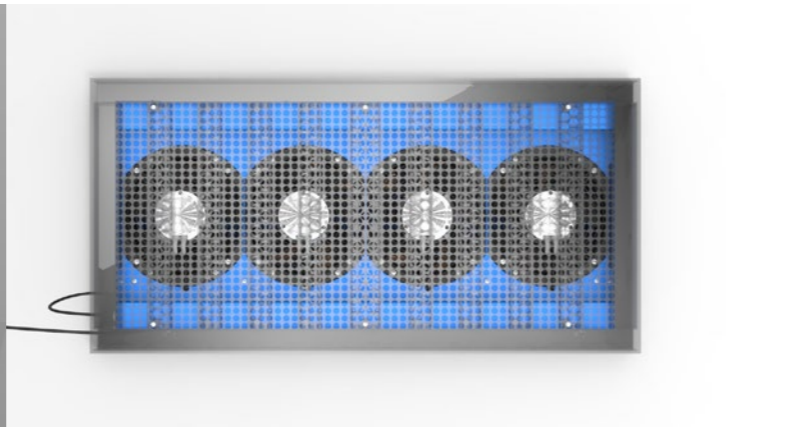

HydrLogic panel

WATERCHILLED
RAISED FLOOR PANEL

HydroLogic panel

Consisting of two heat exchangers and four EC-fans with a free cross section of 44%, the panels can be placed in the hot or cold aisle, pulling or pushing the air.

Certified according to DIN EN 12825 for load capacities of 3 - 5 kN.

To avoid static charges the raised floor panels are coated with conductive powder.

Existing floors can quickly, easily and flexibly be changed.

Depending on the spread of the flow temperature on water and air side, benefits up to 50 kW are possible. The panel is also available as direct evaporator version.

The fans react automatically on temperature changes in server cabinets and lower or raise the volume of air in dependence of preset temperature values.

The regulation of the plate is done individually using the built-in control.

The Hydrologic Panel can be equipped with the same coverings as the rest of the raised floor.

TECHNICAL DATA

Panel

Admeasurement	600 x 1200 mm
Thickness	535 mm, without cover
Topside	PVC, HPL, rubber
Bottomside	EC-fan
Weight	80 kg
Material	Powder-coated steel
Building material class	A1
Free air outlet	44%
Resistance to ground	< 10 ⁸ Ohm (Depends on coverings)