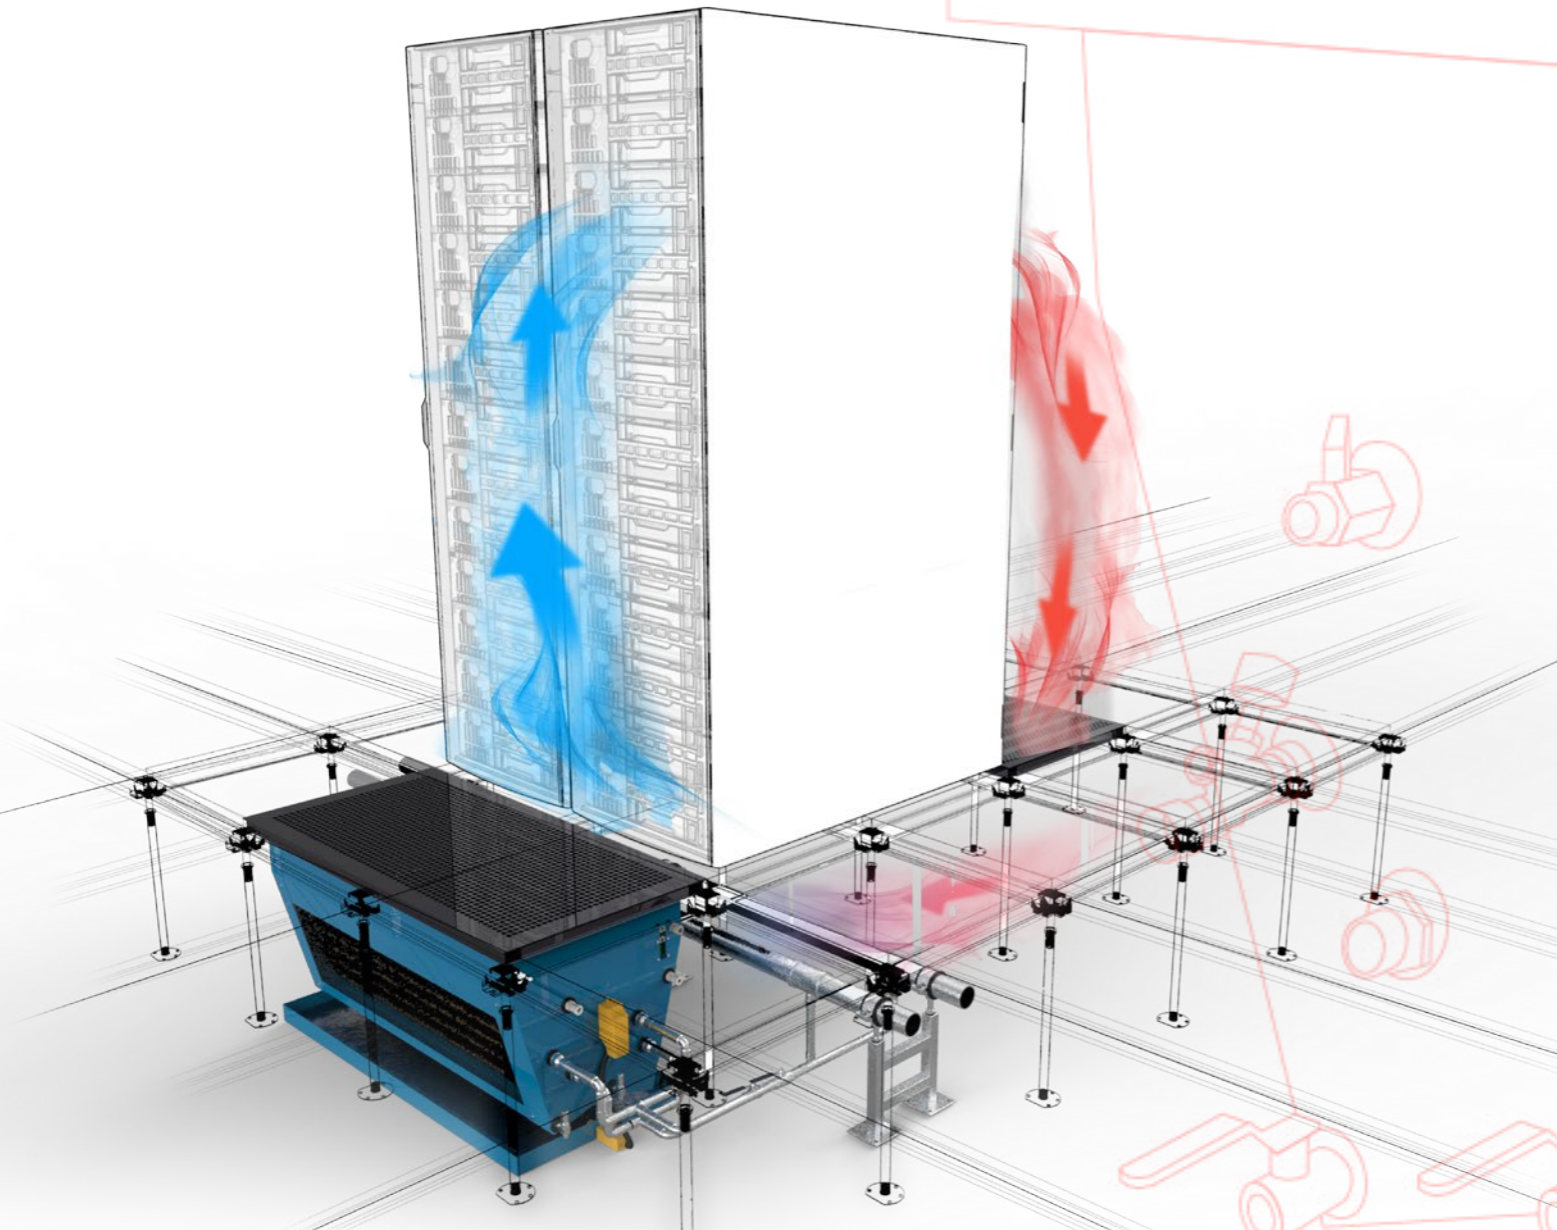

Performance

Cooling capacity	40kW
Voltage	230 V
Power consumption	720 W
Spread water	12°C / 18°C
Water volume	5,5 m³/h
Supply temperature	21° - 30°C
Water connector	1/2"
Max Pressure	16 bar
Pressure loss	1 bar max
Cooling media	Mezcla de agua o glicol