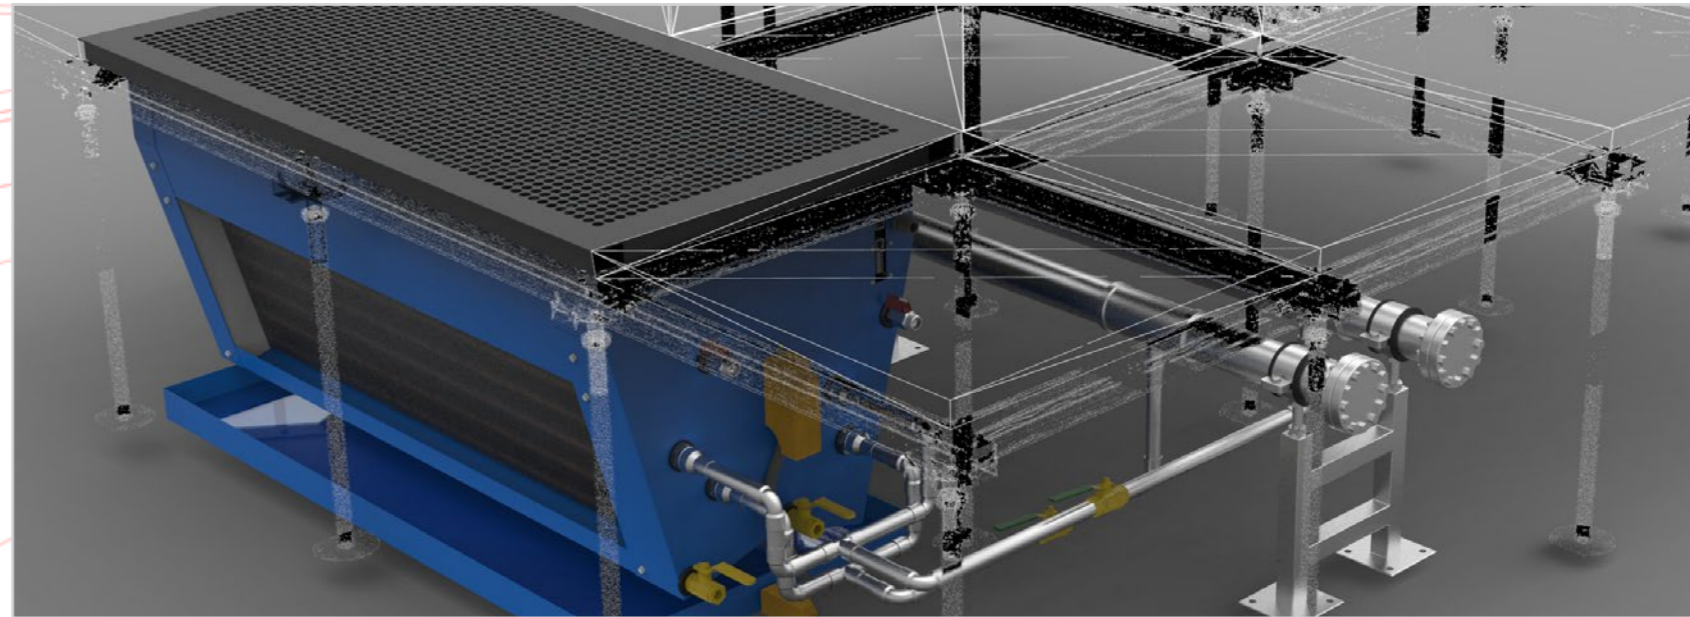

HydrLogic panel

WATERCHILLED
RAISED FLOOR PANEL

HydroLogic panel

Consisting of two heat exchangers and four EC-fans with a free cross section of 44%, the panels can be placed in the hot or cold aisle, pulling or pushing the air.

Certified according to DIN EN 12825 for load capacities of 3 - 5 kN.

To avoid static charges the raised floor panels are coated with conductive powder.

Existing floors can quickly, easily and flexibly be changed.

Depending on the spread of the flow temperature on water and air side, benefits up to 50 kW are possible. The panel is also available as direct evaporator version.

The fans react automatically on temperature changes in server cabinets and lower or raise the volume of air in dependence of preset temperature values.

The regulation of the plate is done individually using the built-in control.

The Hydrologic Panel can be equipped with the same coverings as the rest of the raised floor.

TECHNICAL DATA

Panel

Admeasurement	600 x 1200 mm
Thickness	535 mm, without cover
Topside	PVC, HPL, rubber
Bottomside	EC-fan
Weight	80 kg
Material	Powder-coated steel
Building material class	A1
Free air outlet	44%
Resistance to ground	< 10 ⁸ Ohm (Depends on coverings)