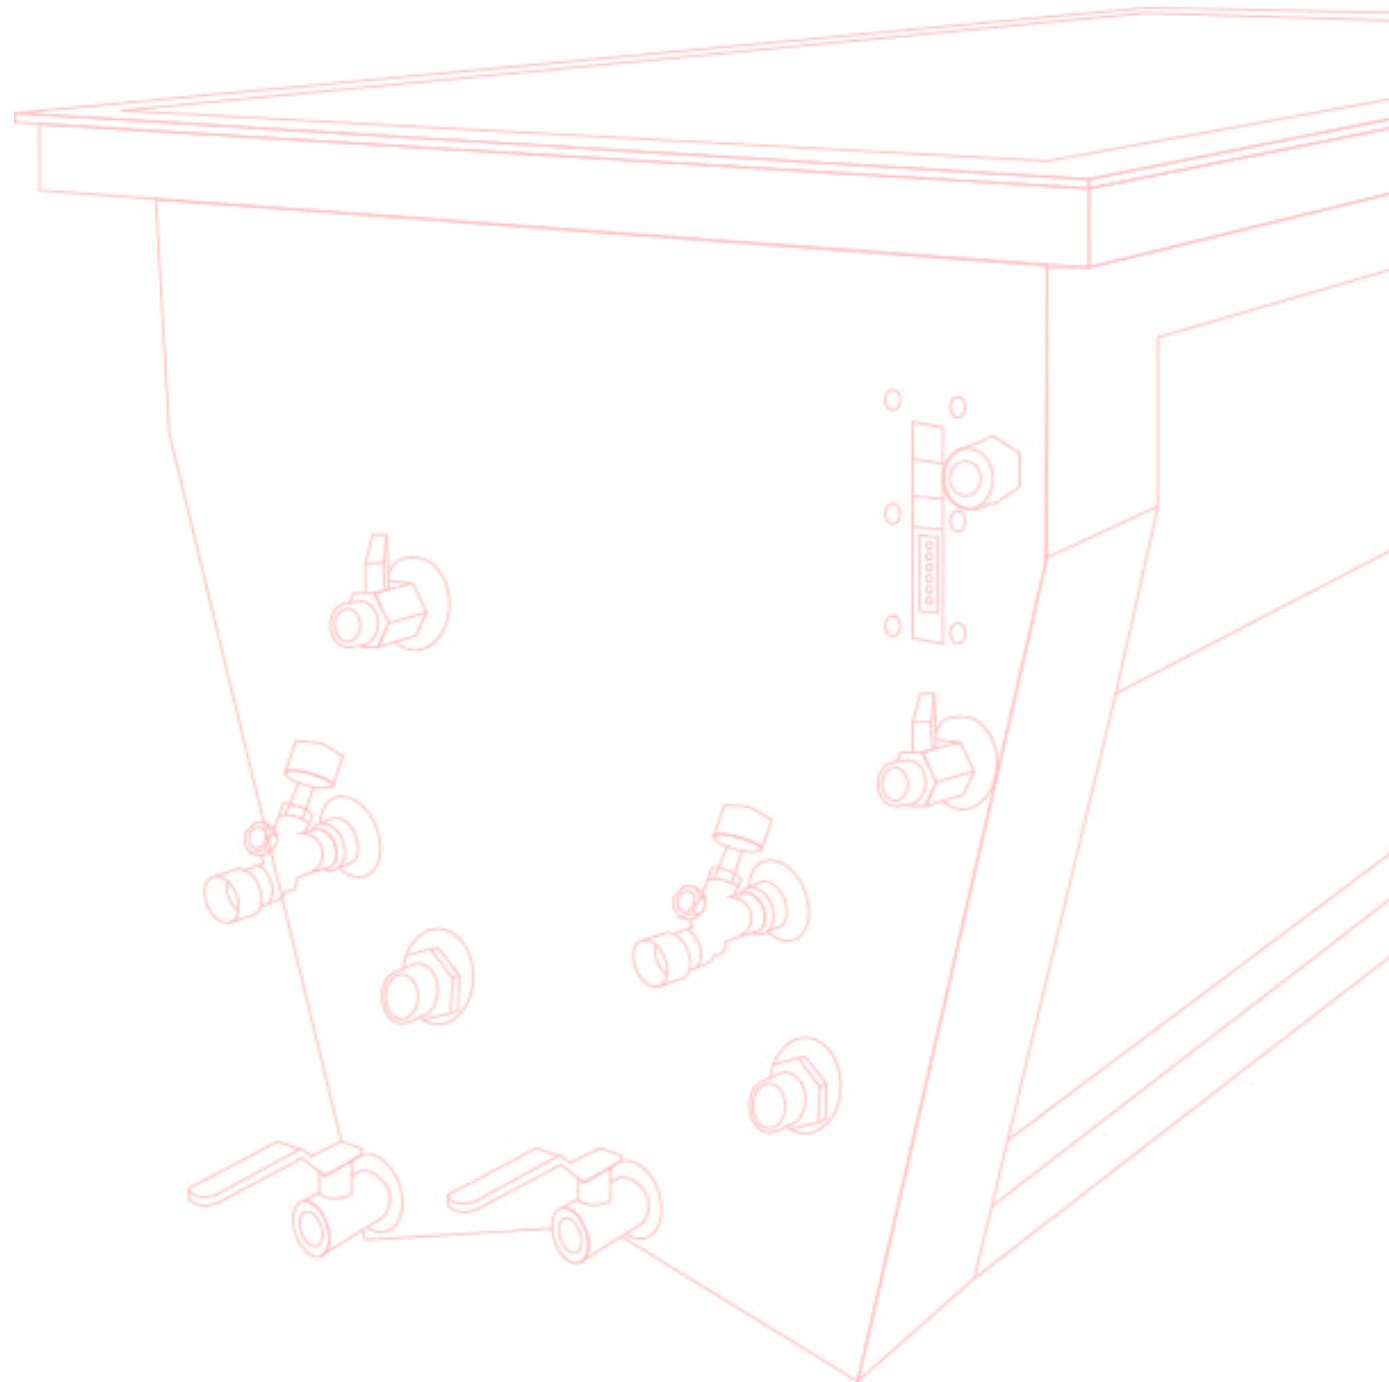

HydrLogic panel

WATERCHILLED
RAISED FLOOR PANEL

HydroLogic panel

Consisting of two heat exchangers and four EC-fans with a free cross section of 44%, the panels can be placed in the hot or cold aisle, pulling or pushing the air.

Certified according to DIN EN 12825 for load capacities of 3 - 5 kN.

To avoid static charges the raised floor panels are coated with conductive powder.

Existing floors can quickly, easily and flexibly be changed.

Depending on the spread of the flow temperature on water and air side, benefits up to 50 kW are possible. The panel is also available as direct evaporator version.

The fans react automatically on temperature changes in server cabinets and lower or raise the volume of air in dependence of preset temperature values.

The regulation of the plate is done individually using the built-in control.

The Hydrologic Panel can be equipped with the same coverings as the rest of the raised floor.

TECHNICAL DATA

Panel

Admeasurement	600 x 1200 mm
Thickness	535 mm, without cover
Topside	PVC, HPL, rubber
Bottomside	EC-fan
Weight	80 kg
Material	Powder-coated steel
Building material class	A1
Free air outlet	44%
Resistance to ground	< 10 ⁸ Ohm (Depends on coverings)